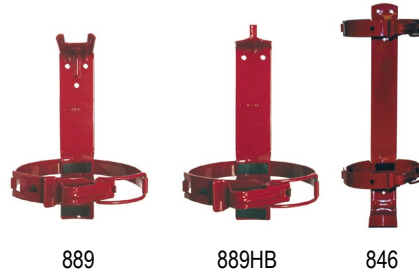

Wall Hanger Brackets

Bracket Adapters

10 lb. Wall Strap Type

Vehicle / Marine / Aviation Brackets

Heavy Duty Box Type Vehicle Brackets
(Red Brackets are Galvanized)

Horn Holder
(with hardware)

Heavy Duty Dolly Cart

Heavy Duty Rubber Strap Brackets

"I" Beam Brackets
Exterior & Interior