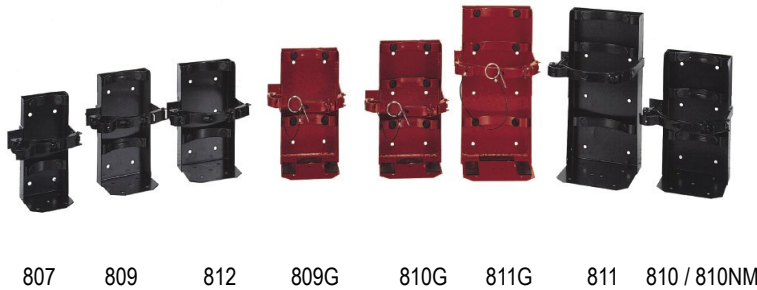

Wall Hanger Brackets

Bracket Adapters

10 lb. Wall Strap Type

Vehicle / Marine / Aviation Brackets

Heavy Duty Box Type Vehicle Brackets
(Red Brackets are Galvanized)

Horn Holder
(with hardware)

Heavy Duty Dolly Cart

Heavy Duty Rubber Strap Brackets

"I" Beam Brackets
Exterior & Interior