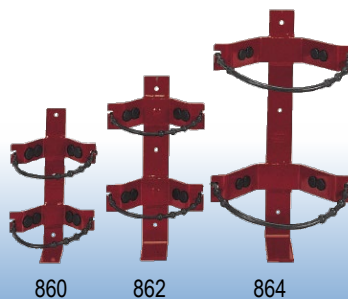

Wall Hanger Brackets

Bracket Adapters

10 lb. Wall Strap Type

Vehicle / Marine / Aviation Brackets

Heavy Duty Box Type Vehicle Brackets
(Red Brackets are Galvanized)

Horn Holder
(with hardware)

Heavy Duty Dolly Cart

Heavy Duty Rubber Strap Brackets

"I" Beam Brackets
Exterior & Interior