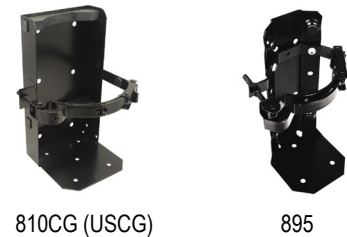

Wall Hanger Brackets

Bracket Adapters

10 lb. Wall Strap Type

Vehicle / Marine / Aviation Brackets

Heavy Duty Box Type Vehicle Brackets
(Red Brackets are Galvanized)

Horn Holder
(with hardware)

Heavy Duty Dolly Cart

Heavy Duty Rubber Strap Brackets

"I" Beam Brackets
Exterior & Interior